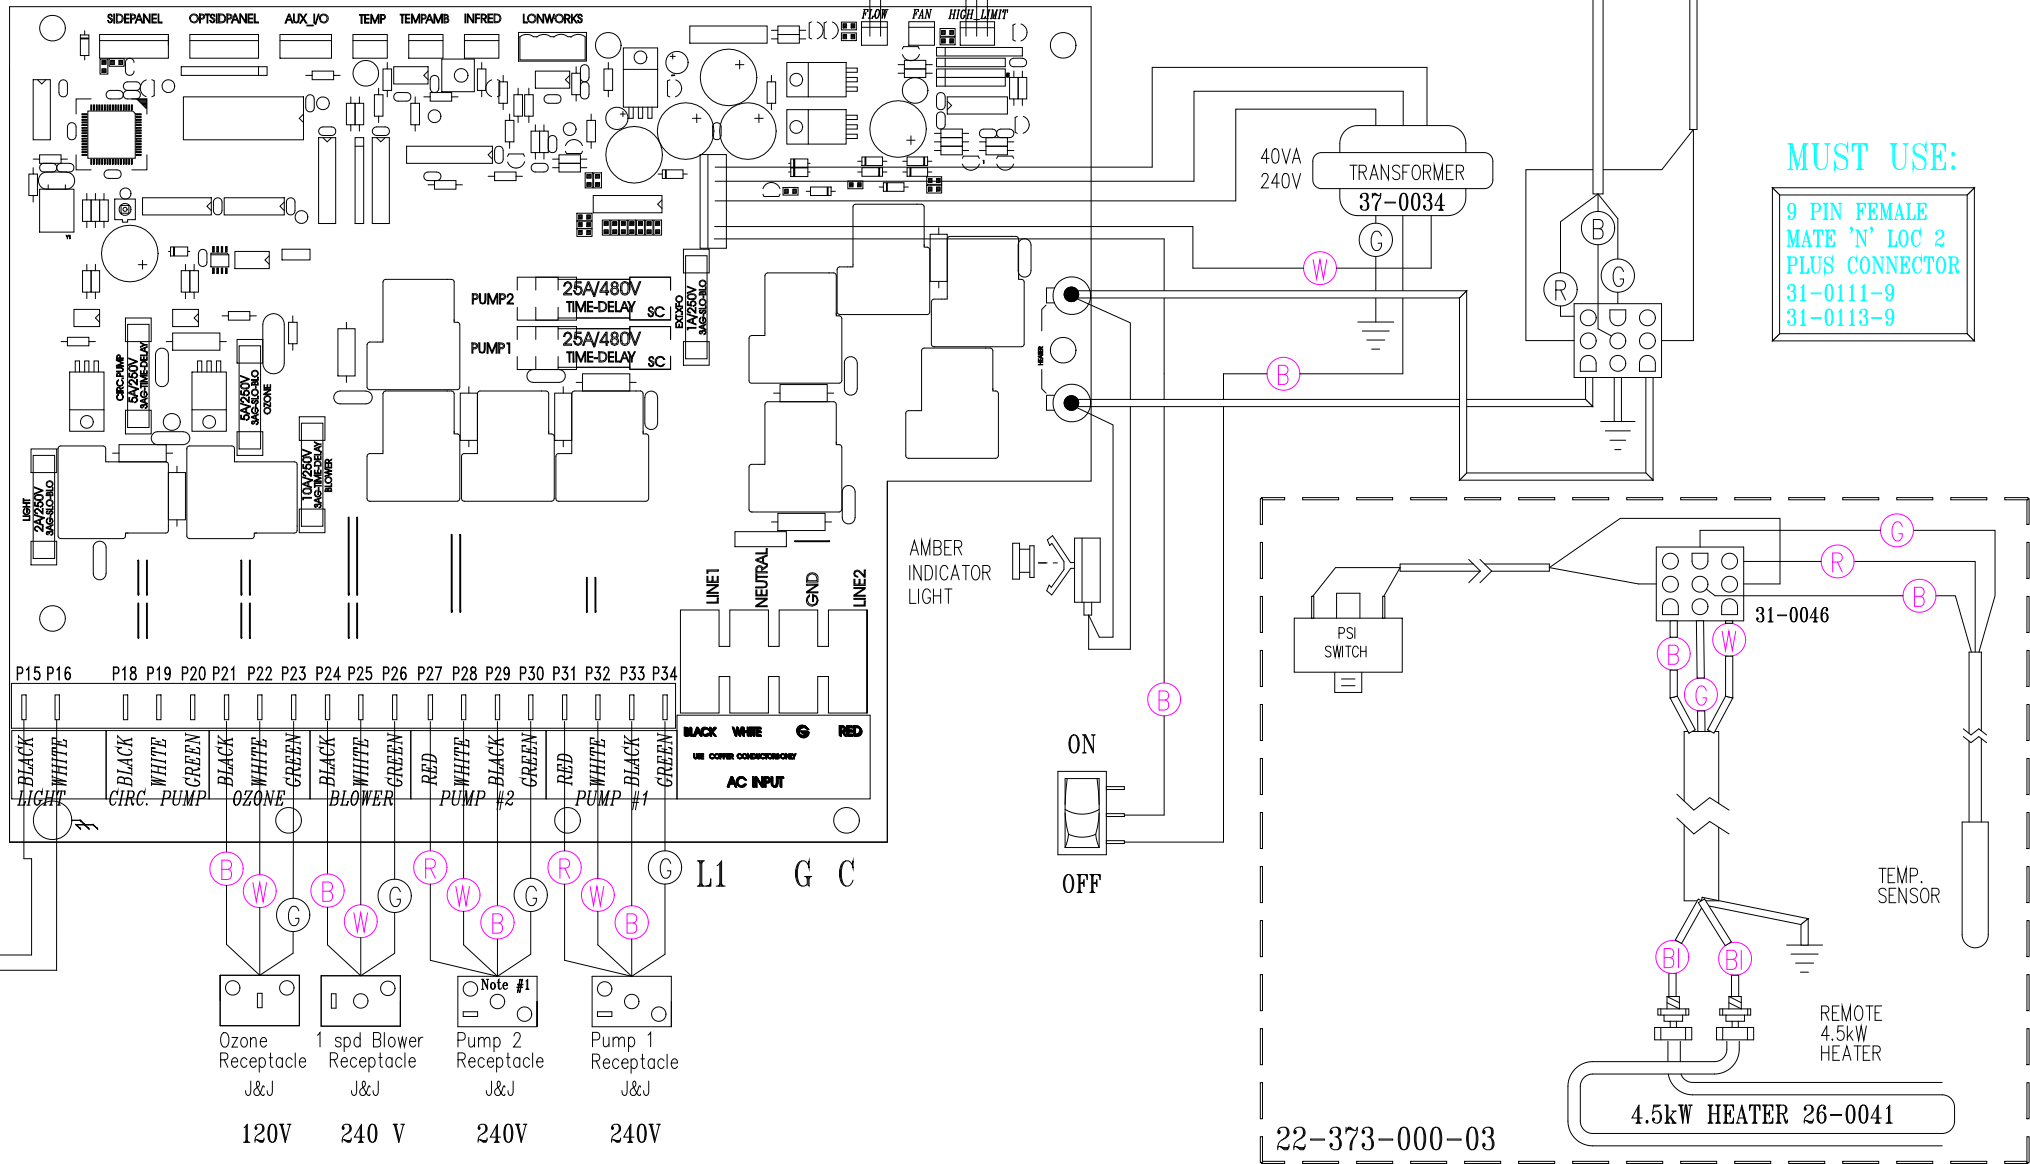

33-0025-R5

MUST USE:

9 PIN FEMALE
MATE 'N' LOC 2
PLUS CONNECTOR
31-0111-9
31-0113-9

HYDRO-QUIP
CORONA, CA (909) 273-7575

Manufacture Notes: # 1 Program for single speed pump

Dwg. No.
D222A0-KPQYZ8-S

Drawn	Rev
BH	2
Date	06.15.01
Diagram No.	4708

Wire Color Code

B - Black	G - Green
Br - Brown	Bl - Blue
R - Red	V - Violet
O - Orange	W - White
Y - Yellow	Gr - Gray